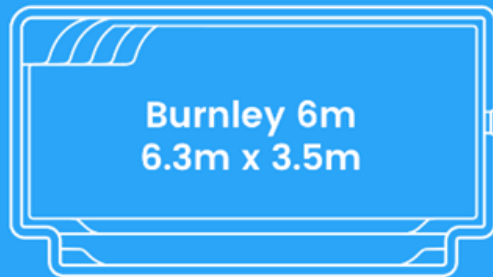

# Adelaide Fibreglass pools

**Burnley 6m**  
6.3m x 3.5m

For a family pool that's made for a jet-setter, you've got to check out the Burnley fiberglass pool range. It's got angles and curves that make it a step above the Jones' pool, and you don't have to drop a tonne on it.

The Burnley range is a large fiberglass pool but isn't so large that it can't fit in the average Australian backyard. The swimming pool is from 6.3 meters in length and 3.5 meters in width. You've got safety ledges all around the pool for peace of mind. But for peace of heart you've also got a spa nook that you can add jets too.