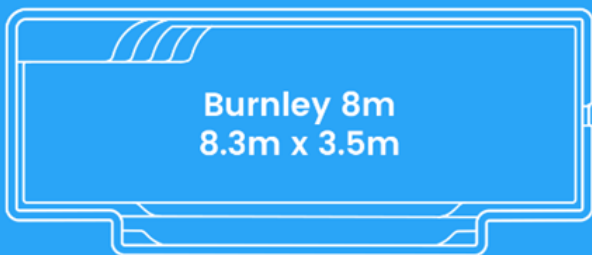

Burnley 8m
8.3m x 3.5m